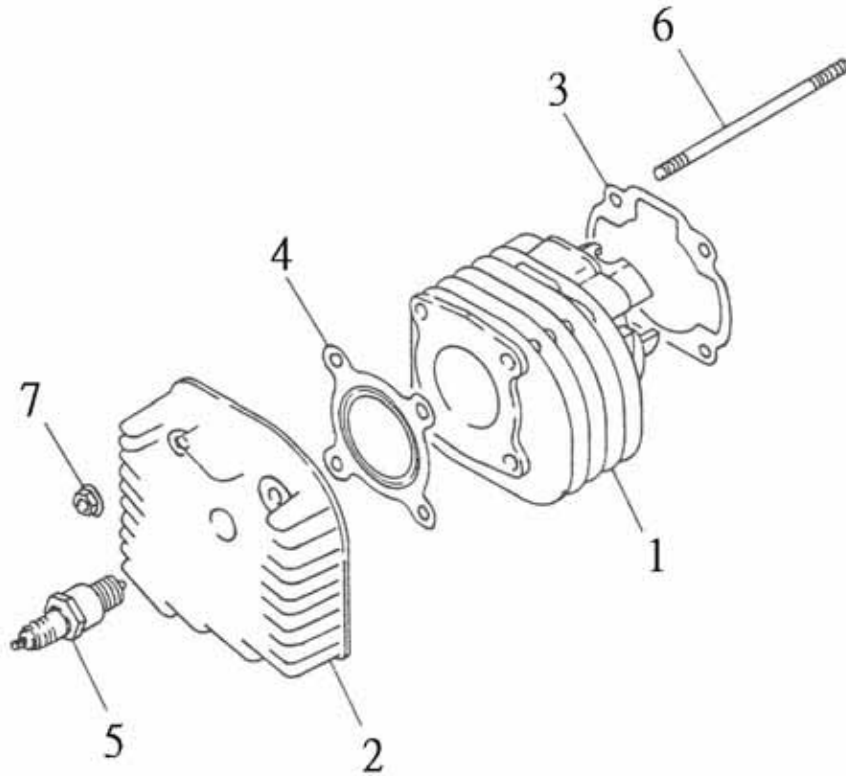

CYLINDER

NO.	PARTS NO.	PARTS NAME	QTY	NOTE
1	11111-SK2-00	CYLINDER	1	
2	11121-NAF-00	HEAD, CYLINDER	1	
3	11151-NAF-00	GASKET, CYLINDER	1	
4	11181-NAF-00	GASKET, CYLINDER HEAD	1	
5	62210-NAF-01	PLUG, SPARK (NGK BPR7HS)	1	
6	94717-07109-C	BOLT, STUD	4	
7	95401-071007-C	NUT, FLANGE	4	

CRANKSHAFT, PISTON

NO.	PARTS NO.	PARTS NAME	QTY	NOTE
1	11400-SK5-00	CRANKSHAFT ASSEMBLY	1	
2	11412-SK5-00	CRANK L	1	
3	11422-SK5-00	CRANK R	1	
4	11451-NAF-00	ROD, CONNECTING	1	
5	11481-NAF-00	PIN, CRANK	1	
6	11631-NAF-00	PISTON (STD)	1	
7	11636-NAF-00	PISTON RING SET (STD)	1	
8	93110-20306	OIL SEAL	1	
9	93110-20428	OIL SEAL	1	
10	93310-1014125	NEEDLE BEARING	1	
11	93310-1622118	NEEDLE BEARING	1	
12	93320-204714J3	BALL BEARING 6204JR2C3	2	
13	93510-051033	PIN, PISTON	1	
14	93510-152012	COLLAR	1	
15	94420-03013	KEY, SEMICIRCLE	1	
16	97050-10012	CIRCLIP	2	

AIR SHROUD, FAN

NO.	PARTS NO.	PARTS NAME	QTY	NOTE
1	12611-NAF-00	FAN	1	
2	12631-NAF-00	DEFLECTOR	1	
3	12651-NAF-00	AIR SHROUD, CYLINDER	1	
4	12653-NAF-00	AIR SHROUD, FAN	1	
5	12658-NAF-00	DAMPER, AIR SHROUD	3	
6	93560-68510	COLLAR	2	
7	93580-41610	GROMMET	2	
8	93580-81610	GROMMET	2	
9	96110-64016-C	SCREW, TAPPING	1	
10	96312-06020-K	SCREW, PAN HEAD WITH WASHER	2	
11	96314-06016-C	SCREW, PAN HEAD WITH WASHER	4	

OIL PUMP

NO.	PARTS NO.	PARTS NAME	QTY	NOTE
1	13100-SK2-00	OIL PUMP ASSEMBLY	1	
2	13124-NAF-00	GEAR WORM WHEEL (40T)	1	
3	13178-NAF-00	GEAR, PUMP DRIVE	1	
4	13185-NAF-00	BOLT, BREATHER	1	
5	13187-NAF-00	GASKET, BREATHER BOLT	1	
6	90210-06005-C	CLIP	1	
7	90210-08009-C	CLIP	2	
8	90310-20050	HOSE	1	
9	90310-50500	HOSE	1	
10	93210-16195	O-RING	1	
11	94430-30012	PIN, DOWEL	1	
12	94510-30012	PIN, POWEL	1	
13	96310-05014-C	SCREW, PAN HEAD	2	
14	97010-19012	CIRCLIP	2	
15	97011-07008-K	CIRCLIP	1	