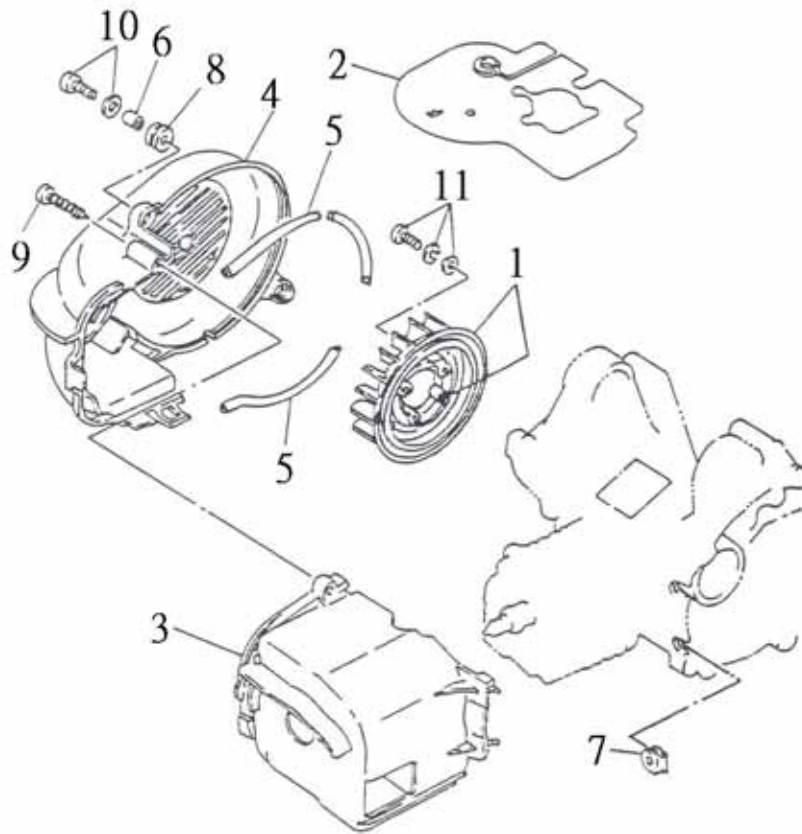

CYLINDER

NO.	PARTS NO.	PARTS NAME	QTY	NOTE
1	11111-SK2-00	CYLINDER	1	
2	11121-NAF-00	HEAD, CYLINDER	1	
3	11151-NAF-00	GASKET, CYLINDER	1	
4	11181-NAF-00	GASKET, CYLINDER HEAD	1	
5	62210-NAF-01	PLUG, SPARK (NGK BPR7HS)	1	
6	94717-07109-C	BOLT, STUD	4	
7	95401-071007-C	NUT, FLANGE	4	

CRANKSHAFT, PISTON

NO.	PARTS NO.	PARTS NAME	QTY	NOTE
1	11400-SK5-00	CRANKSHAFT ASSEMBLY	1	
2	11412-SK5-00	CRANK L	1	
3	11422-SK5-00	CRANK R	1	
4	11451-NAF-00	ROD, CONNECTING	1	
5	11481-NAF-00	PIN, CRANK	1	
6	11631-NAF-00	PISTON (STD)	1	
7	11636-NAF-00	PISTON RING SET (STD)	1	
8	93110-20306	OIL SEAL	1	
9	93110-20428	OIL SEAL	1	
10	93310-1014125	NEEDLE BEARING	1	
11	93310-1622118	NEEDLE BEARING	1	
12	93320-204714J3	BALL BEARING 6204JR2C3	2	
13	93510-051033	PIN, PISTON	1	
14	93510-152012	COLLAR	1	
15	94420-03013	KEY, SEMICIRCLE	1	
16	97050-10012	CIRCLIP	2	

AIR SHROUD, FAN

NO.	PARTS NO.	PARTS NAME	QTY	NOTE
1	12611-NAF-00	FAN	1	
2	12631-NAF-00	DEFLECTOR	1	
3	12651-NAF-00	AIR SHROUD, CYLINDER	1	
4	12653-NAF-00	AIR SHROUD, FAN	1	
5	12658-NAF-00	DAMPER, AIR SHROUD	3	
6	93560-68510	COLLAR	2	
7	93580-41610	GROMMET	2	
8	93580-81610	GROMMET	2	
9	96110-64016-C	SCREW, TAPPING	1	
10	96312-06020-K	SCREW, PAN HEAD WITH WASHER	2	
11	96314-06016-C	SCREW, PAN HEAD WITH WASHER	4	

OIL PUMP

NO.	PARTS NO.	PARTS NAME	QTY	NOTE
1	13100-SK2-00	OIL PUMP ASSEMBLY	1	
2	13124-NAF-00	GEAR WORM WHEEL (40T)	1	
3	13178-NAF-00	GEAR, PUMP DRIVE	1	
4	13185-NAF-00	BOLT, BREATHER	1	
5	13187-NAF-00	GASKET, BREATHER BOLT	1	
6	90210-06005-C	CLIP	1	
7	90210-08009-C	CLIP	2	
8	90310-20050	HOSE	1	
9	90310-50500	HOSE	1	
10	93210-16195	O-RING	1	
11	94430-30012	PIN, DOWEL	1	
12	94510-30012	PIN, POWEL	1	
13	96310-05014-C	SCREW, PAN HEAD	2	
14	97010-19012	CIRCLIP	2	
15	97011-07008-K	CIRCLIP	1	