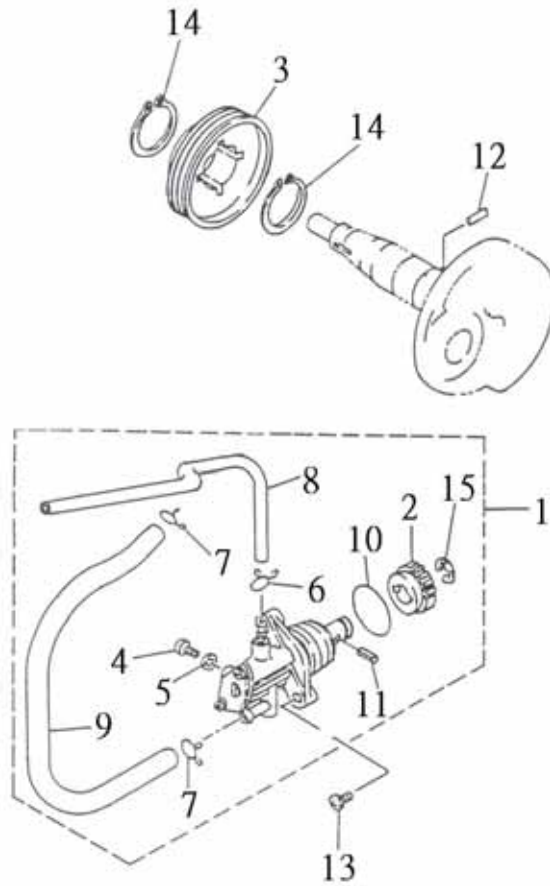

CYLINDER

NO.	PARTS NO.	PARTS NAME	QTY	NOTE
1	11111-SK2-00	CYLINDER	1	
2	11121-NAF-00	HEAD, CYLINDER	1	
3	11151-NAF-00	GASKET, CYLINDER	1	
4	11181-NAF-00	GASKET, CYLINDER HEAD	1	
5	62210-NAF-01	PLUG, SPARK (NGK BPR7HS)	1	
6	94717-07109-C	BOLT, STUD	4	
7	95401-071007-C	NUT, FLANGE	4	

CRANKSHAFT, PISTON

NO.	PARTS NO.	PARTS NAME	QTY	NOTE
1	11400-SK5-00	CRANKSHAFT ASSEMBLY	1	
2	11412-SK5-00	CRANK L	1	
3	11422-SK5-00	CRANK R	1	
4	11451-NAF-00	ROD, CONNECTING	1	
5	11481-NAF-00	PIN, CRANK	1	
6	11631-NAF-00	PISTON (STD)	1	
7	11636-NAF-00	PISTON RING SET (STD)	1	
8	93110-20306	OIL SEAL	1	
9	93110-20428	OIL SEAL	1	
10	93310-1014125	NEEDLE BEARING	1	
11	93310-1622118	NEEDLE BEARING	1	
12	93320-204714J3	BALL BEARING 6204JR2C3	2	
13	93510-051033	PIN, PISTON	1	
14	93510-152012	COLLAR	1	
15	94420-03013	KEY, SEMICIRCLE	1	
16	97050-10012	CIRCLIP	2	

AIR SHROUD, FAN

NO.	PARTS NO.	PARTS NAME	QTY	NOTE
1	12611-NAF-00	FAN	1	
2	12631-NAF-00	DEFLECTOR	1	
3	12651-NAF-00	AIR SHROUD, CYLINDER	1	
4	12653-NAF-00	AIR SHROUD, FAN	1	
5	12658-NAF-00	DAMPER, AIR SHROUD	3	
6	93560-68510	COLLAR	2	
7	93580-41610	GROMMET	2	
8	93580-81610	GROMMET	2	
9	96110-64016-C	SCREW, TAPPING	1	
10	96312-06020-K	SCREW, PAN HEAD WITH WASHER	2	
11	96314-06016-C	SCREW, PAN HEAD WITH WASHER	4	

OIL PUMP

NO.	PARTS NO.	PARTS NAME	QTY	NOTE
1	13100-SK2-00	OIL PUMP ASSEMBLY	1	
2	13124-NAF-00	GEAR WORM WHEEL (40T)	1	
3	13178-NAF-00	GEAR, PUMP DRIVE	1	
4	13185-NAF-00	BOLT, BREATHER	1	
5	13187-NAF-00	GASKET, BREATHER BOLT	1	
6	90210-06005-C	CLIP	1	
7	90210-08009-C	CLIP	2	
8	90310-20050	HOSE	1	
9	90310-50500	HOSE	1	
10	93210-16195	O-RING	1	
11	94430-30012	PIN, DOWEL	1	
12	94510-30012	PIN, POWEL	1	
13	96310-05014-C	SCREW, PAN HEAD	2	
14	97010-19012	CIRCLIP	2	
15	97011-07008-K	CIRCLIP	1	