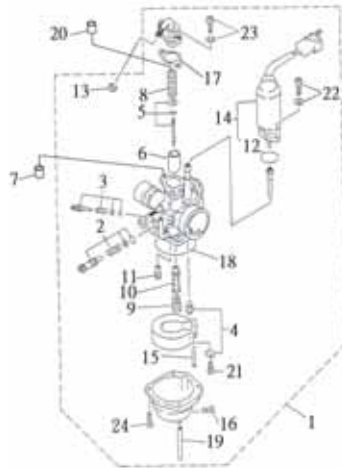

OIL PUMP

NO.	PARTS NO.	PARTS NAME	QTY	NOTE
1	13100-SK2-00	OIL PUMP ASSEMBLY	1	
2	13124-NAF-00	GEAR WORM WHEEL (40T)	1	
3	13178-NAF-00	GEAR, PUMP DRIVE	1	
4	13185-NAF-00	BOLT, BREATHER	1	
5	13187-NAF-00	GASKET, BREATHER BOLT	1	
6	90210-06005-C	CLIP	1	
7	90210-08009-C	CLIP	2	
8	90310-20050	HOSE	1	
9	90310-50500	HOSE	1	
10	93210-16195	O-RING	1	
11	94430-30012	PIN, DOWEL	1	
12	94510-30012	PIN, POWEL	1	
13	96310-05014-C	SCREW, PAN HEAD	2	
14	97010-19012	CIRCLIP	2	
15	97011-07008-K	CIRCLIP	1	

CARBURETOR

NO.	PARTS NO.	PARTS NAME	QTY	NOTE
1	13201-NAF-01	CARBURETOR ASSEMBLY	1	
2	13203-NAF-00	THROTTLE SCREWSET	1	
3	13204-NAF-00	AIR SCREWSET	1	
4	13207-NAF-00	NEEDLE VALVE SET	1	
5	13211-NAF-00	NEEDLE SET	1	
6	13212-NAF-00	VALVE, THROTTLE	1	
7	13223-NAF-00	PLUG, VALUUM	1	
8	13223-NAF-00	SPRING, THROTTLE STOP	1	
9	13240-NAF-01	JET, MAIN (#55)	1	
10	13241-NAF-00	NOZZLE, MAIN	1	
11	13242-NCF-00	JET, PILOT (#20)	1	
12	13247-NAF-00	O-RING	1	
13	13261-NAF-00	NUT, CABLE ADJUSTING	1	
14	13271-NAF-00	PLUNGER, STARTER	1	
15	13286-NAF-00	PIN, FLOAT	1	
16	13291-NAF-00	PLUG, DRAIN	1	
17	13296-NAF-00	GASKET	1	
18	13297-NAF-00	SEAL	1	
19	13298-NAF-00	PIPE	1	
20	96510-111411	COLLAR (11mm)	1	
21	96310-03003-C	SCREW, PAN HEAD	1	
22	96312-04008-C	SCREW, PAN HEAD WITH WASHER	2	

2004.07.21

13201-NAF-02A

CARBURETOR

NO.	PARTS NO.	PARTS NAME	QTY	NOTE
23	96312-04012-C	SCREW, PAN HEAD WITH WASHER	2	
24	96312-04014-C	SCREW, PAN HEAD WITH WASHER	4	

2004.07.21

13201-NAF-02A