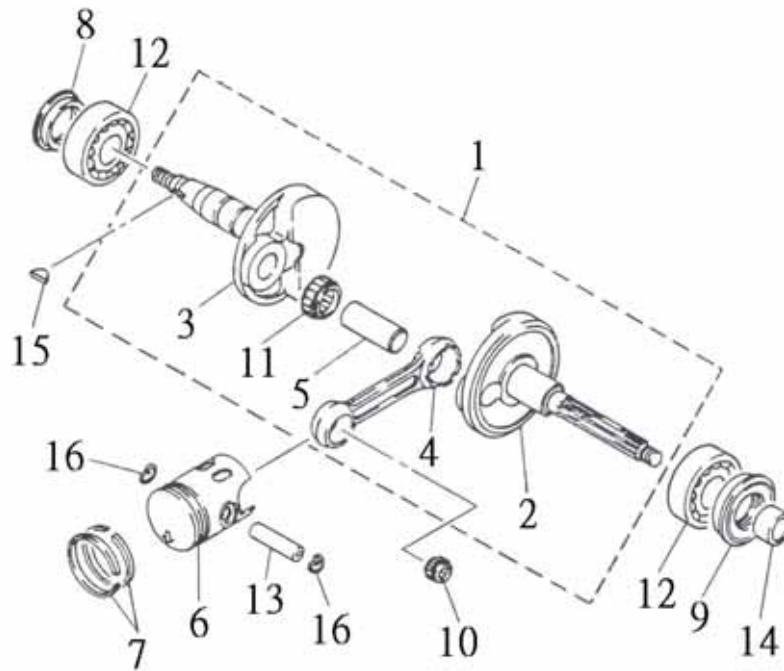

CYLINDER

NO.	PARTS NO.	PARTS NAME	QTY	NOTE
1	11111-SK2-00	CYLINDER	1	
2	11121-NAF-00	HEAD, CYLINDER	1	
3	11151-NAF-00	GASKET, CYLINDER	1	
4	11181-NAF-00	GASKET, CYLINDER HEAD	1	
5	62210-NAF-01	PLUG, SPARK (NGK BPR7HS)	1	
6	94717-07109-C	BOLT, STUD	4	
7	95401-071007-C	NUT, FLANGE	4	

CRANKSHAFT, PISTON

NO.	PARTS NO.	PARTS NAME	QTY	NOTE
1	11400-SK5-00	CRANKSHAFT ASSEMBLY	1	
2	11412-SK5-00	CRANK L	1	
3	11422-SK5-00	CRANK R	1	
4	11451-NAF-00	ROD, CONNECTING	1	
5	11481-NAF-00	PIN, CRANK	1	
6	11631-NAF-00	PISTON (STD)	1	
7	11636-NAF-00	PISTON RING SET (STD)	1	
8	93110-20306	OIL SEAL	1	
9	93110-20428	OIL SEAL	1	
10	93310-1014125	NEEDLE BEARING	1	
11	93310-1622118	NEEDLE BEARING	1	
12	93320-204714J3	BALL BEARING 6204JR2C3	2	
13	93510-051033	PIN, PISTON	1	
14	93510-152012	COLLAR	1	
15	94420-03013	KEY, SEMICIRCLE	1	
16	97050-10012	CIRCLIP	2	

OIL PUMP

NO.	PARTS NO.	PARTS NAME	QTY	NOTE
1	13100-SK2-00	OIL PUMP ASSEMBLY	1	
2	13124-NAF-00	GEAR WORM WHEEL (40T)	1	
3	13178-NAF-00	GEAR, PUMP DRIVE	1	
4	13185-NAF-00	BOLT, BREATHER	1	
5	13187-NAF-00	GASKET, BREATHER BOLT	1	
6	90210-06005-C	CLIP	1	
7	90210-08009-C	CLIP	2	
8	90310-20050	HOSE	1	
9	90310-50500	HOSE	1	
10	93210-16195	O-RING	1	
11	94430-30012	PIN, DOWEL	1	
12	94510-30012	PIN, POWEL	1	
13	96310-05014-C	SCREW, PAN HEAD	2	
14	97010-19012	CIRCLIP	2	
15	97011-07008-K	CIRCLIP	1	

2004.07.21

13201-NAF-02A

CARBURETOR

NO.	PARTS NO.	PARTS NAME	QTY	NOTE
23	96312-04012-C	SCREW, PAN HEAD WITH WASHER	2	
24	96312-04014-C	SCREW, PAN HEAD WITH WASHER	4	

2004.07.21

13201-NAF-02A